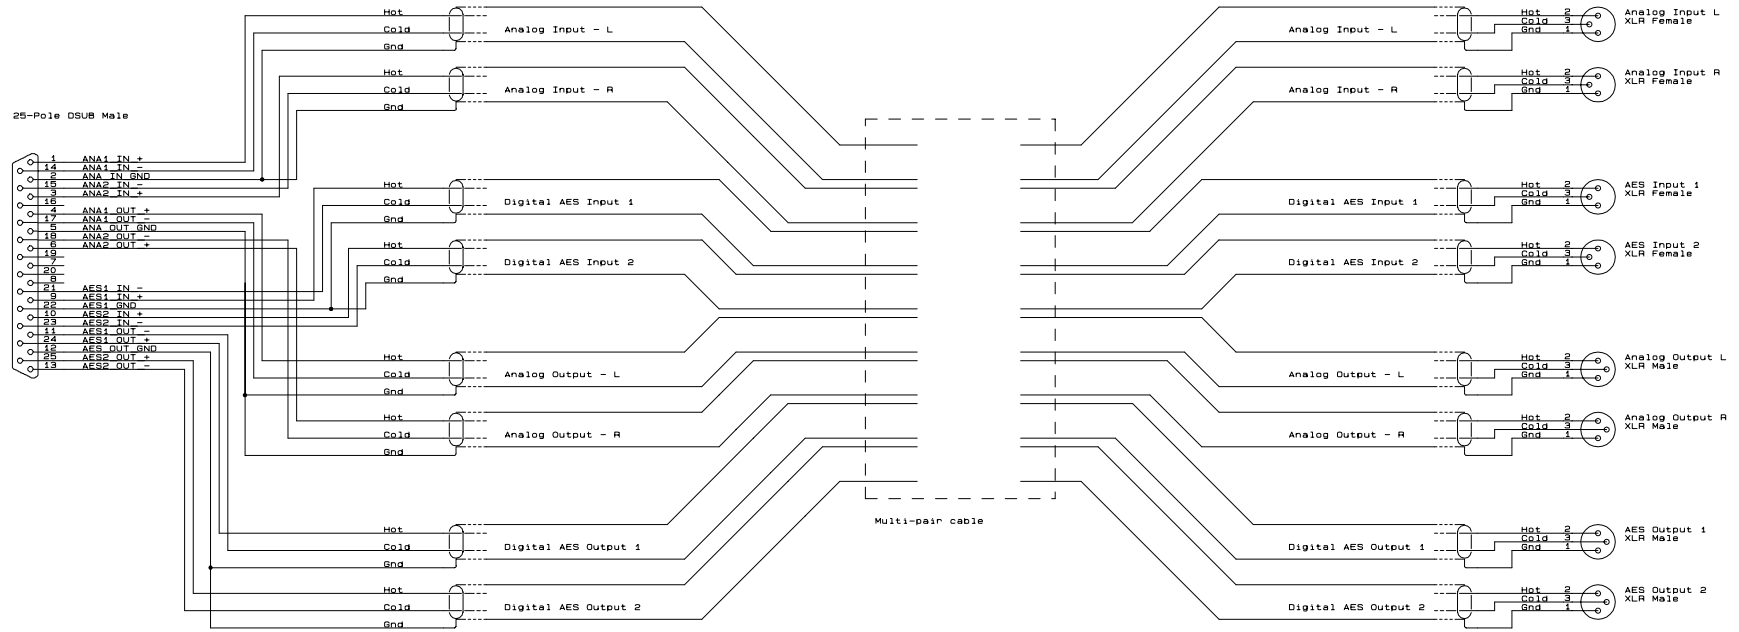

Cable for MSD600C-III

25-Pole DSUB Male

1 Meter

30 cm

XLR Female

XLR Male

DK-Audio, Marienlundvej 370, DK-2730		
Title Break-out cable		
Size	Document Number	REV
C	MSD600C3.c	001
Date:	October 2, 2001	Sheet 1 of 1